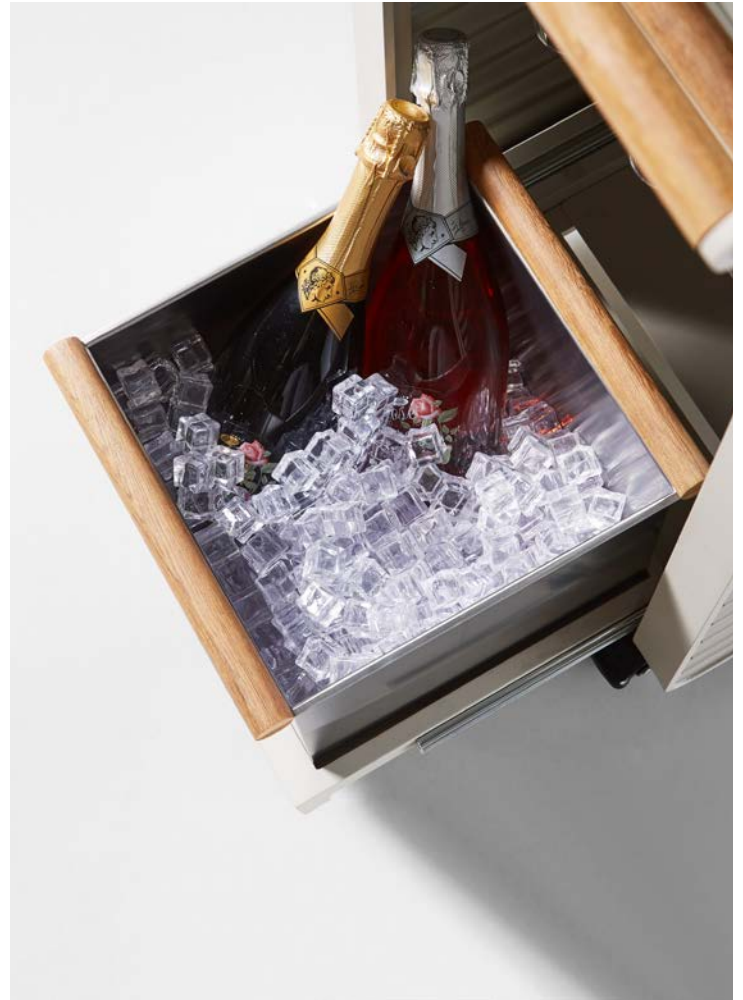

A PERFECT COMBINATION OF METAL AND WOOD BY INSTALLING WOOD SLATS ONTO THE METAL ARMRESTS TO DECORATE, WHICH LOOKS SIMPLE BUT VERY LUXURIOUS

AIRPORT TROLLEY

The design of the 'AIRPORT' service-trolley from HIGOLD is based on the robust and versatile function of airline-trolleys. The structure of this container is epoxy-coated aluminum with a yacht teak deck. Glasses and bottles are stored in telescopic drawers and ice-cooled drinks remain fresh in the stainless-steel container. Swivel castors ensure mobility and the built-in locking ensures a firm stand. The AIRPORT trolley is multifunctional, like its raw-model. This practical container offers an additional work surface in the kitchen as well as in gardens and on terraces. On its teak work-top, cocktails can be mixed in style, but also an espresso machine, or BBQ-grills can be operated perfectly here.