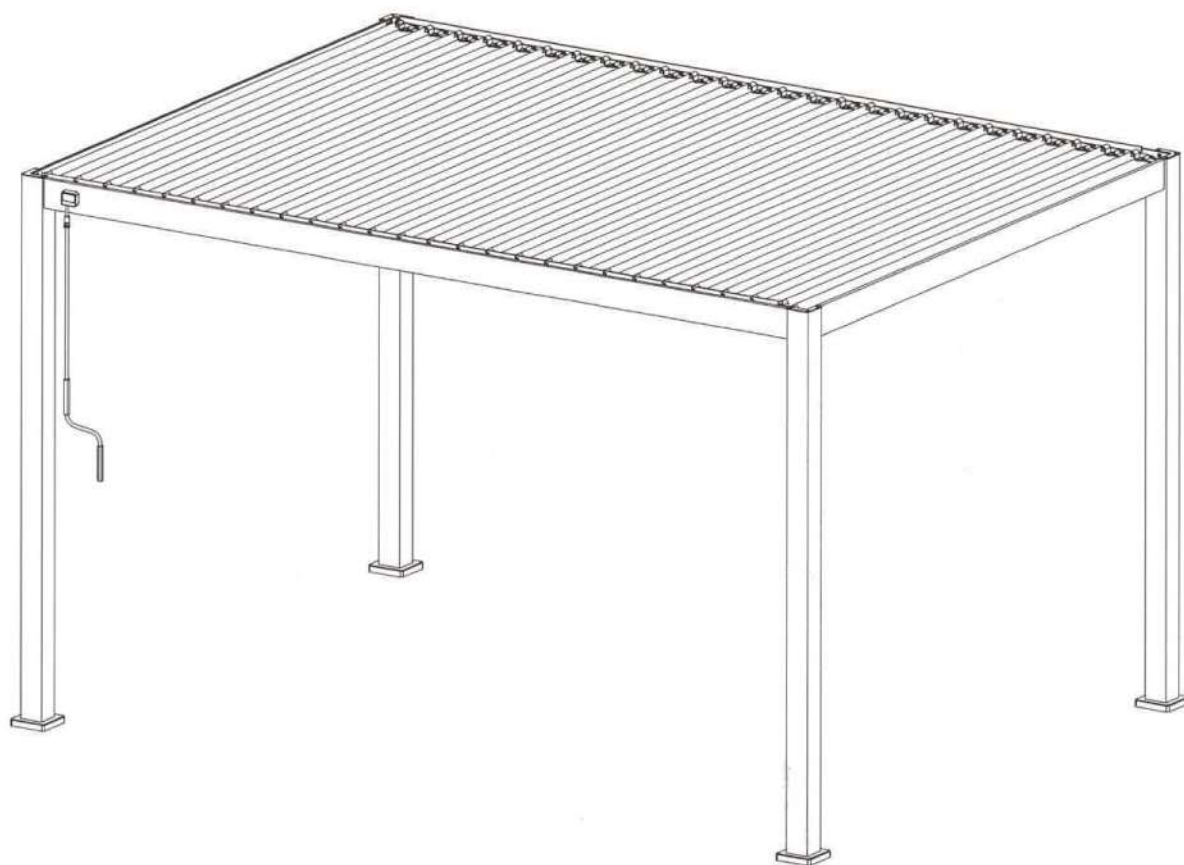

REFLECT 3×4m

User Manual

	REF	QTY	REF	QTY	REF	QTY
Carton 1/4	(A)	4PCS	(I)	4PCS	(J)	4PCS
	(K)	51PCS	(L)	1PC	(M)	52PCS
	(N)	4PCS	(O)	24PCS	(P)	104PCS
	(Q)	104PCS	(R)	12PCS	(S)	54PCS
					(V)	1PC
	(W)	16PCS	(X)	1PC	(Y)	2PCS
	User Manual	1SET				
Carton 2/4	(B1)	1PC	(B2)	1PC	(C)	2PCS
	(G)	2PCS	(H)	1PC		
Carton 3/4	(D)	13PCS				
Carton 4/4	(D)	12PCS				

REF	PICTURE	QTY
A		4PCS
B1		1PC
B2		1PC
C		2PCS
D		25PCS
G		2PCS
H		1PC

	REF	QTY	REF	QTY	REF	QTY
Carton 1/4	(A)	4PCS	(I)	4PCS	(J)	4PCS
	(K)	51PCS	(L)	1PC	(M)	52PCS
	(N)	4PCS	(O)	24PCS	(P)	104PCS
	(Q)	104PCS	(R)	12PCS	(S)	54PCS
					(V)	1PC
	(W)	16PCS	(X)	1PC	(Y)	2PCS
	User Manual	1SET				
Carton 2/4	(B1)	1PC	(B2)	1PC	(C)	2PCS
	(G)	2PCS	(H)	1PC		
Carton 3/4	(D)	13PCS				
Carton 4/4	(D)	12PCS				

REF	PICTURE	QTY
I		4PCS
J		4PCS
K		51PCS
L		1PC
M		52PCS
N		4PCS
O		24PCS
P	 M5x12mm	104PCS
Q	 4.2x25mm	104PCS

REF	PICTURE	QTY
R	 5.5x19mm	12PCS
S		54PCS
V		1PC
W		16PCS
X		1PC
Y		2PCS

Warning

In snow season or in case of snow forecast open up your shutters in vertical position to avoid any damaging on your pergola.